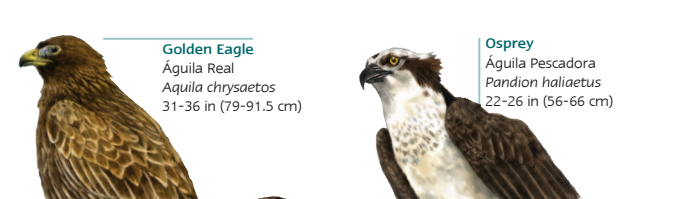

Golden Eagle
Águila Real
Aquila chrysaetos
31-36 in (79-91.5 cm)

Osprey
Águila Pescadora
Pandion haliaetus
22-26 in (56-66 cm)