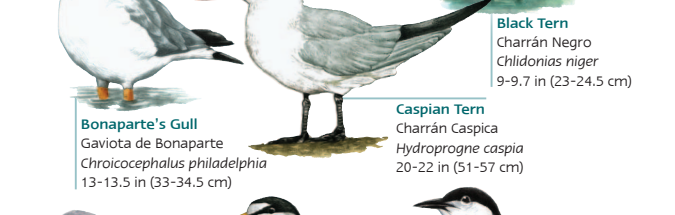

Bonaparte's Gull
Gaviota de Bonaparte
Chroicocephalus philadelphia
13-13.5 in (33-34.5 cm)

Caspian Tern
Charrán Caspica
Hydroprogne caspia
20-22 in (51-57 cm)

Forster's Tern
Charrán de Forster
Sterna forsteri
12.5-14 in (32-36 cm)

Least Tern
Golondrina Marina Menor
Sterna antillarum
8-9 in (20.5-23 cm)